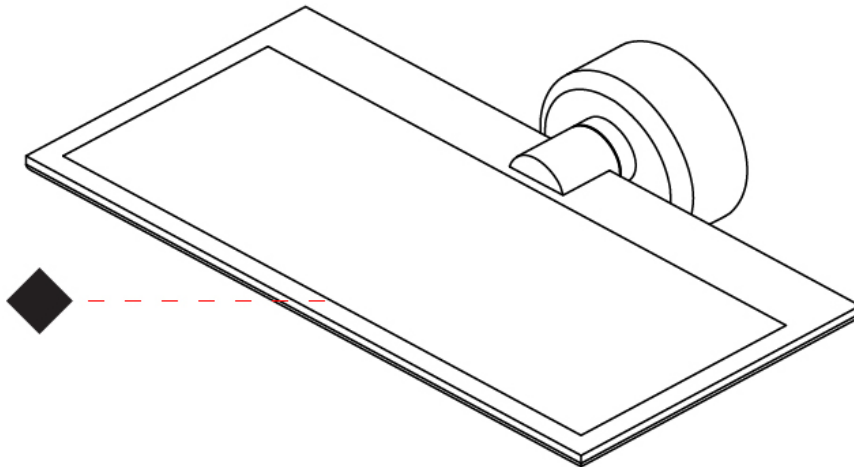

GENERAL

Series: GiuUp
 Subseries: GiuUp Single
 Brand: Icone
 Division: Design
 Mounting Type: Surface
 Mounting Location: Wall
 Subcategory: Ambient

PHYSICAL

Shape: Rectangle
 Length (mm): 302
 Length (in): 11 7/8
 Width (mm): 150
 Width (in): 5 7/8
 Light Distribution: Direct / Indirect
 Fixture Finish: WHI / BLK / DGY
 Fixture Material: Aluminum

OPTICAL

RATINGS AND CERTIFICATIONS

Certified By: Certified for North American Standards
 IP rating: IP20

Ø108mm 4 1/4"

J-Box Cover Plate included

GIUUP SINGLE SURFACE

D43029-

PROJECT	_____
TYPE	_____
SPECIFIER	_____
QUANTITY	_____
DATE	_____