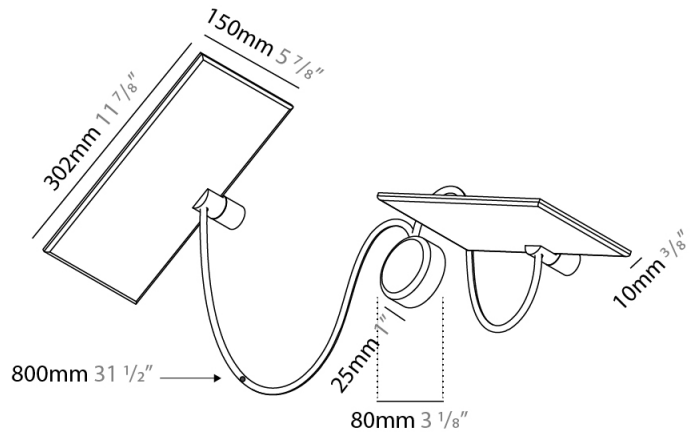

GENERAL

Series: GiuUp
 Subseries: GiuUp 1
 Brand: Icône
 Division: Design
 Mounting Type: Surface
 Mounting Location: Wall
 Subcategory: Ambient

PHYSICAL

Shape: Rectangle
 Length (mm): 302
 Length (in): 11 7/8
 Width (mm): 150
 Width (in): 5 7/8
 Light Distribution: Direct / Indirect
 Fixture Finish: WHI / BLK / DGY
 Fixture Material: Aluminum
 Cable Details: 800mm / 31 1/2"

GENERAL

Series: GiuUp
 Subseries: GiuUp Single
 Brand: Icone
 Division: Design
 Mounting Type: Surface
 Mounting Location: Wall
 Subcategory: Ambient

PHYSICAL

Shape: Rectangle
 Length (mm): 302
 Length (in): 11 7/8
 Width (mm): 150
 Width (in): 5 7/8
 Light Distribution: Direct / Indirect
 Fixture Finish: WHI / BLK / DGY
 Fixture Material: Aluminum

GENERAL

Series: GiuUp
 Subseries: GiuUp 2
 Brand: Icône
 Division: Design
 Mounting Type: Surface
 Mounting Location: Wall
 Subcategory: Ambient

PHYSICAL

Shape: Rectangle
 Length (mm): 302
 Length (in): 11 7/8
 Width (mm): 150
 Width (in): 5 7/8
 Light Distribution: Direct / Indirect
 Fixture Finish: WHI / BLK / DGY
 Fixture Material: Aluminum
 Cable Details: 800mm / 31 1/2" per panel

OPTICAL

RATINGS AND CERTIFICATIONS

Certified By: Certified for North American Standards
 IP rating: IP20

Ø108mm 4 1/4"

3 J-Box Cover Plate included

GIUUP 2 SURFACE

D43035-

PROJECT	_____
TYPE	_____
SPECIFIER	_____
QUANTITY	_____
DATE	_____