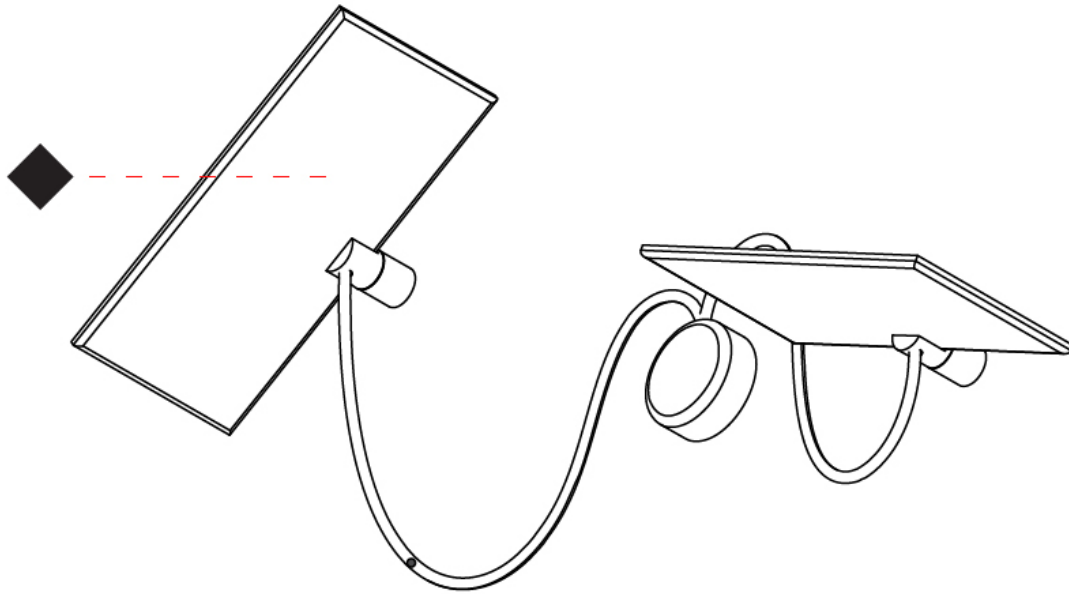

OPTICAL

RATINGS AND CERTIFICATIONS

Certified By: Certified for North American Standards
 IP rating: IP20

Ø108mm 4 1/4"

3 J-Box Cover Plate included

GIUUP 2 SURFACE

D43035-

PROJECT	_____
TYPE	_____
SPECIFIER	_____
QUANTITY	_____
DATE	_____