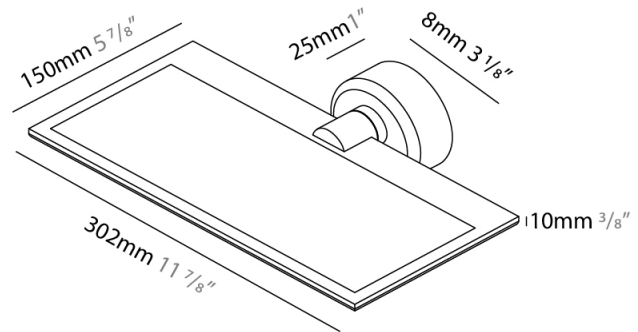

GENERAL

Series: GiuUp
 Subseries: GiuUp 1
 Brand: Icône
 Division: Design
 Mounting Type: Surface
 Mounting Location: Wall
 Subcategory: Ambient

PHYSICAL

Shape: Rectangle
 Length (mm): 302
 Length (in): 11 7/8
 Width (mm): 150
 Width (in): 5 7/8
 Light Distribution: Direct / Indirect
 Fixture Finish: WHI / BLK / DGY
 Fixture Material: Aluminum
 Cable Details: 800mm / 31 1/2"

GENERAL

Series: GiuUp
 Subseries: GiuUp Single
 Brand: Icone
 Division: Design
 Mounting Type: Surface
 Mounting Location: Wall
 Subcategory: Ambient

PHYSICAL

Shape: Rectangle
 Length (mm): 302
 Length (in): 11 7/8
 Width (mm): 150
 Width (in): 5 7/8
 Light Distribution: Direct / Indirect
 Fixture Finish: WHI / BLK / DGY
 Fixture Material: Aluminum

OPTICAL

RATINGS AND CERTIFICATIONS

Certified By: Certified for North American Standards
 IP rating: IP20

Ø108mm 4 1/4"

J-Box Cover Plate included

GIUUP SINGLE SURFACE

D43029-

PROJECT	_____
TYPE	_____
SPECIFIER	_____
QUANTITY	_____
DATE	_____

GENERAL

Series: GiuUp
 Brand: Icone
 Division: Design
 Mounting Type: Surface
 Mounting Location: Wall
 Subcategory: Ambient

PHYSICAL

Shape: Rectangle
 Length (mm): 302
 Length (in): 11 7/8
 Width (mm): 150
 Width (in): 5 7/8
 Light Distribution: Direct / Indirect
 Fixture Finish: WHI / BLK / DGY
 Fixture Material: Aluminum
 Cable Details: 800mm / 31 1/2"